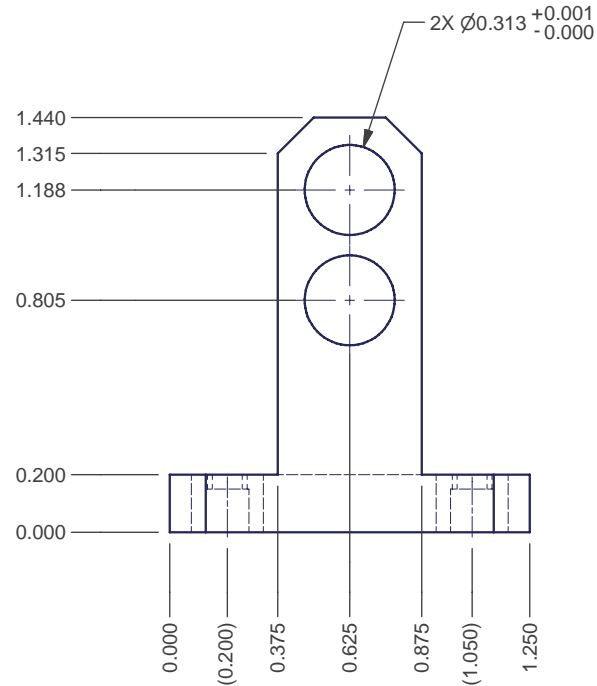

ISO-VIEW  
SCALE 1 : 1

SCALE 1.50 : 1

NOTES:

- 1 MATERIAL: AL-6061-T6
- 2 FINISH: NONE
- 3 QTY REQ'D: 1

REV	CHANGES	DATE	BY	MATERIAL:	UNLESS OTHERWISE SPECIFIED: DIMENSIONS ARE IN INCHES BRAKE EDGES / REMOVE BURRS	**** FourStar	Detector Focus	THE OBSERVATORIES		
A	Production	11/16/2007	ERK	FINISH:			NEXT ASSY			USED ON
				SCALE:	TOLERANCES:		APPLICATION		813 SANTA BARBARA STREET PASADENA, CA. 91101-1232	
				As Noted	ANGLES:0.5°	Designer: Persson	8/25/2006		DWG NO.	
					FRACTIONS:± 1/16	Drawn: Koch	11/16/2007	Drawings Printed on:	11/16/2007	SUPPORT, DETECTOR FOCUS SHAFTS
					DO NOT SCALE DRAWING				REV. <b>A</b>	SHT 1 OF 1
									<b>FS-11-035</b>	