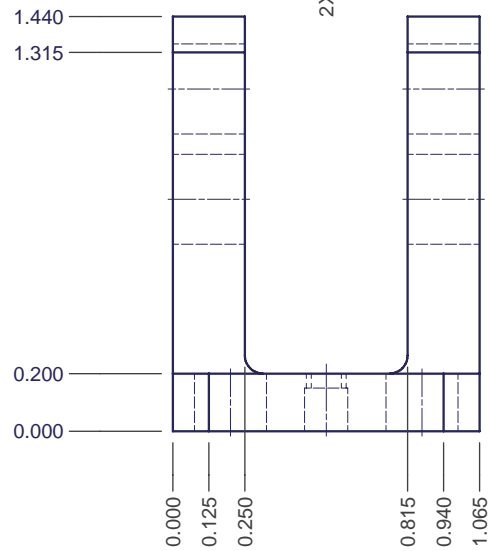

ISO-VIEW  
SCALE 1 : 1

SCALE 1.50 : 1

NOTES:

- 1 MATERIAL: AL-6061-T6
- 2 FINISH: NONE
- 3 QTY REQ'D: 1

REV	CHANGES	DATE	BY	MATERIAL:	UNLESS OTHERWISE SPECIFIED: DIMENSIONS ARE IN INCHES BRAKE EDGES / REMOVE BURRS	**** FourStar	Detector Focus	THE OBSERVATORIES		
A	Production	11/16/2007	ERK	FINISH:			NEXT ASSY			USED ON
				SCALE:	TOLERANCES:		APPLICATION		813 SANTA BARBARA STREET PASADENA, CA. 91101-1232	
				As Noted	ANGLES:0.5°	Designer: Persson	8/25/2006		DWG NO.	
					FRACTIONS:± 1/16	Drawn: Koch	11/16/2007	Drawings Printed on:	11/16/2007	SUPPORT, DETECTOR FOCUS SHAFTS
					DO NOT SCALE DRAWING				REV. <b>A</b>	SHT 1 OF 1
									<b>FS-11-035</b>	